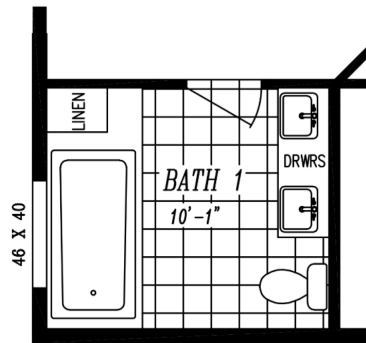

**THE COLUMBIA RIVER
SERIES**
The Columbia River
2037

24' x 56'
DIMENSIONS

1,344 sf
LIVING SPACE

3
BEDROOMS

2
BATHROOMS

OVERVIEW

Corner Porch with
interesting front entry

Heritage Home Center
(425) 353-5464
or **Request Firm Quote**
— EMAIL US

01 FLOOR PLAN

1,344 SQ FT · 24' x 56'

OPT BATH W/ 6' DECK TUB
& DBL. LAVS

OPT BATH W/ 48X72 SHWR.
& DBL. LAVS

OPT. DEN I.P.O. BEDROOM