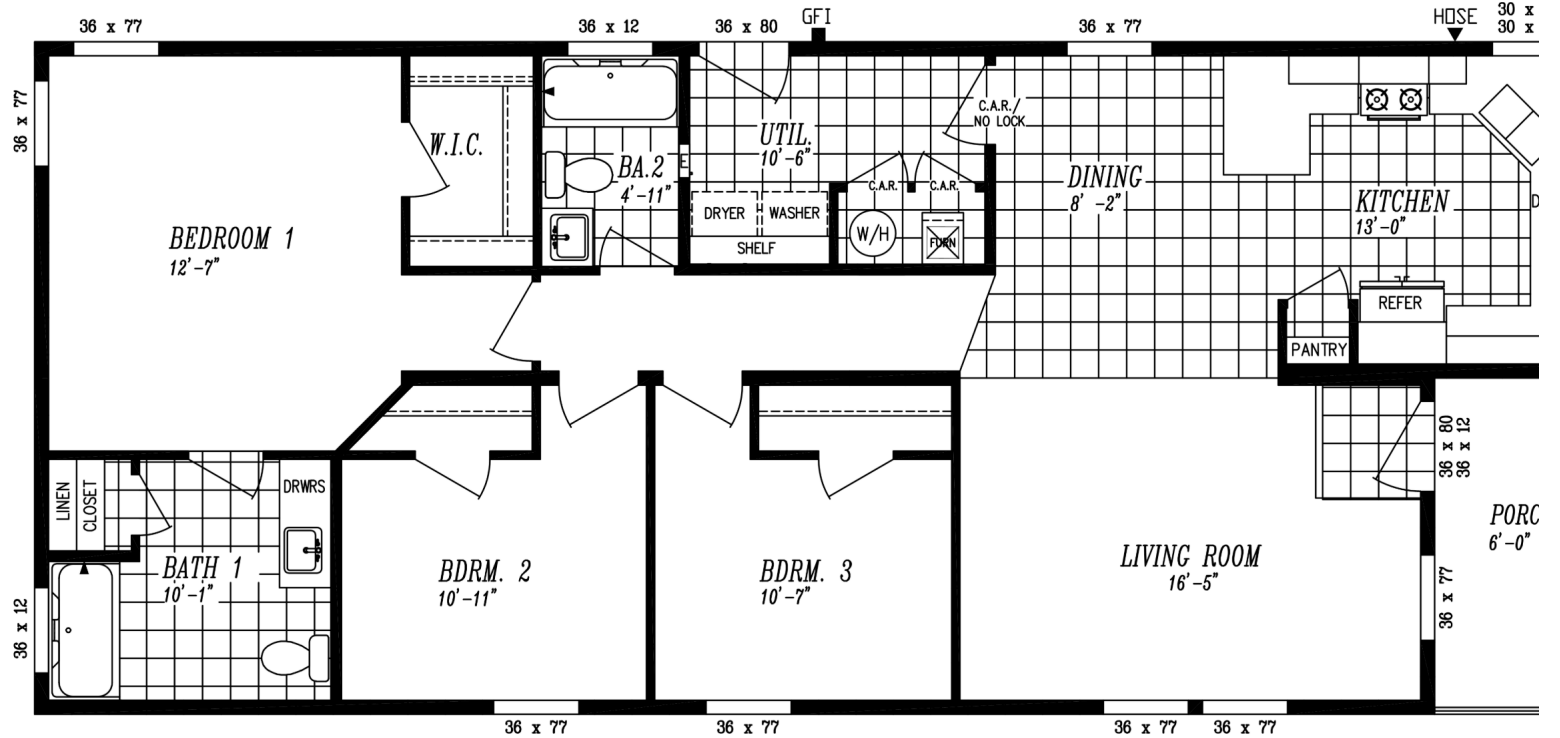

**THE COLUMBIA RIVER
SERIES**
The Columbia River
2037

24' x 56'
DIMENSIONS

1,344 sf
LIVING SPACE

3
BEDROOMS

2
BATHROOMS

OVERVIEW

Corner Porch with
interesting front entry

Heritage Home Center
(425) 353-5464
or **Request Firm Quote**
— EMAIL US

01 FLOOR PLAN

1,344 SQ FT · 24' x 56'

OPT BATH W/ 6' DECK TUB
& DBL. LAVS

OPT BATH W/ 48X72 SHWR.
& DBL. LAVS

OPT. DEN I.P.O. BEDROOM