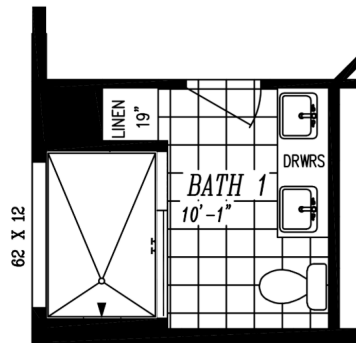

**THE COLUMBIA RIVER
SERIES**
The Columbia River
2037

24' x 56'
DIMENSIONS

1,344 sf
LIVING SPACE

3
BEDROOMS

2
BATHROOMS

OVERVIEW

Corner Porch with
interesting front entry

Heritage Home Center
(425) 353-5464
or **Request Firm Quote**
— EMAIL US

01 FLOOR PLAN

1,344 SQ FT · 24' x 56'

OPT BATH W/ 6' DECK TUB
& DBL. LAVS

OPT BATH W/ 48X72 SHWR.
& DBL. LAVS

OPT. DEN I.P.O. BEDROOM